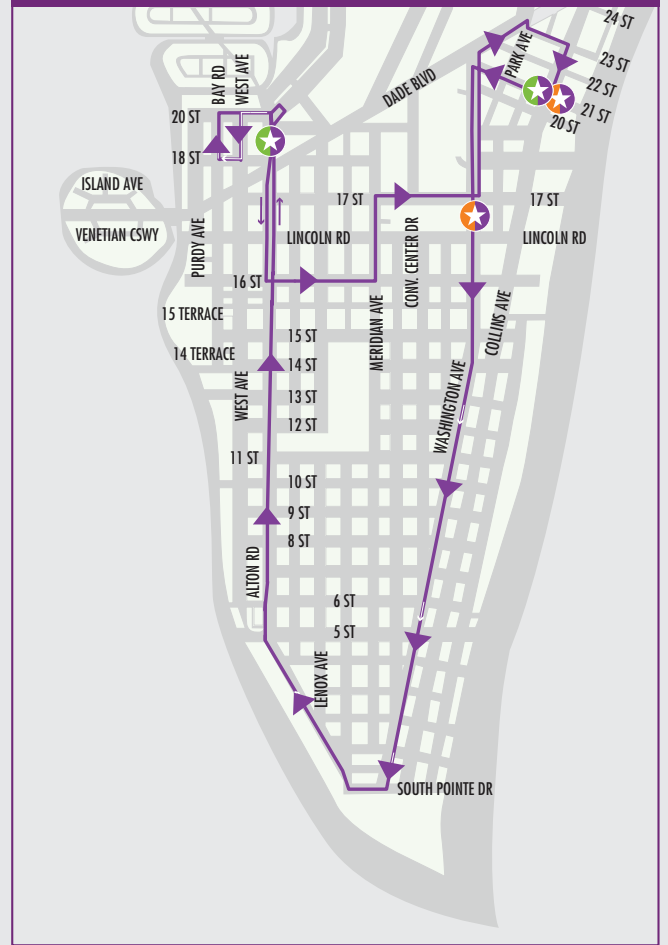

## LEGEND

- NORTH BEACH LOOP
- COLLINS EXPRESS
- MIDDLE BEACH LOOP
- SOUTH BEACH LOOPS

## TRANSFER POINTS

- NORTH BEACH LOOP
- COLLINS EXPRESS
- MIDDLE BEACH LOOP
- SOUTH BEACH LOOPS

See detailed route maps for South Beach Loops ▶

### SOUTH BEACH LOOP - A

*Clockwise*

### SOUTH BEACH LOOP - B

*Counter Clockwise*